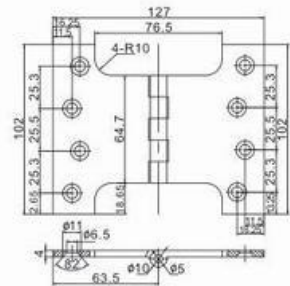

# Solid Brass Hinges Series

**SBH01**

|                 |             |
|-----------------|-------------|
| Description     |             |
| 3.5"x3.5"x2.2mm | Bright      |
| Other Dimension |             |
| 3"x3"x2.0mm     | 4"x4"x2.2mm |
| 4"x4"x2.5mm     |             |

**SBH02**

|                 |             |
|-----------------|-------------|
| Description     |             |
| 4"x3"x3.0mm-2BB | Bright      |
| Other Dimension |             |
| 4"x3"x2.0mm     | 4"x3"x2.5mm |

**SBH03**

|                 |             |
|-----------------|-------------|
| Description     |             |
| 4"x5"x4.0mm     | Bright      |
| Other Dimension |             |
| 3"x4"x4.0mm     | 4"x4"x4.0mm |

**SBH04**

|                 |               |
|-----------------|---------------|
| Description     |               |
| 4"x3"x2.8mm-4BB | Bright        |
| Other Dimension |               |
| 4"x3"x3.0mm     | 4"x3.5"x3.0mm |
| 4.5"x4.5"x3.0mm | 4.5"x4"x3.0mm |