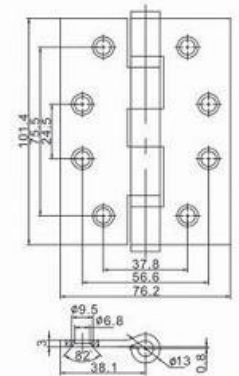

# Solid Brass Hinges Series

**SBH01**

|                 |             |
|-----------------|-------------|
| Description     |             |
| 3.5"x3.5"x2.2mm | Bright      |
| Other Dimension |             |
| 3"x3"x2.0mm     | 4"x4"x2.2mm |
| 4"x4"x2.5mm     |             |

**SBH02**

|                 |             |
|-----------------|-------------|
| Description     |             |
| 4"x3"x3.0mm-2BB | Bright      |
| Other Dimension |             |
| 4"x3"x2.0mm     | 4"x3"x2.5mm |

**SBH03**

|                 |             |
|-----------------|-------------|
| Description     |             |
| 4"x5"x4.0mm     | Bright      |
| Other Dimension |             |
| 3"x4"x4.0mm     | 4"x4"x4.0mm |

**SBH04**

|                 |               |
|-----------------|---------------|
| Description     |               |
| 4"x3"x2.8mm-4BB | Bright        |
| Other Dimension |               |
| 4"x3"x3.0mm     | 4"x3.5"x3.0mm |
| 4.5"x4.5"x3.0mm | 4.5"x4"x3.0mm |