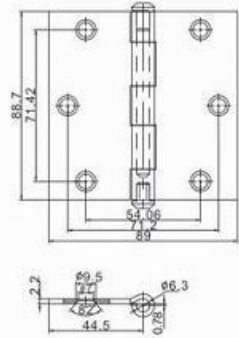

# Solid Brass Hinges Series

**SBH01**

|                 |             |
|-----------------|-------------|
| Description     |             |
| 3.5"x3.5"x2.2mm | Bright      |
| Other Dimension |             |
| 3"x3"x2.0mm     | 4"x4"x2.2mm |
| 4"x4"x2.5mm     |             |

**SBH02**

|                 |             |
|-----------------|-------------|
| Description     |             |
| 4"x3"x3.0mm-2BB | Bright      |
| Other Dimension |             |
| 4"x3"x2.0mm     | 4"x3"x2.5mm |

**SBH03**

|                 |             |
|-----------------|-------------|
| Description     |             |
| 4"x5"x4.0mm     | Bright      |
| Other Dimension |             |
| 3"x4"x4.0mm     | 4"x4"x4.0mm |

**SBH04**

|                 |               |
|-----------------|---------------|
| Description     |               |
| 4"x3"x2.8mm-4BB | Bright        |
| Other Dimension |               |
| 4"x3"x3.0mm     | 4"x3.5"x3.0mm |
| 4.5"x4.5"x3.0mm | 4.5"x4"x3.0mm |