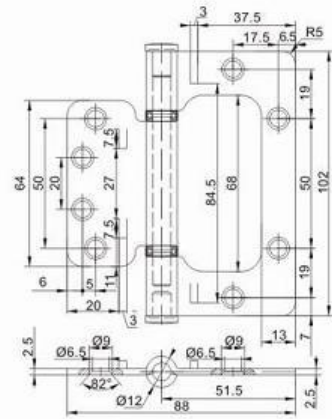

Description

4"x3.5"x2.5mm-2BB STUD	Pearl Nickel

FH02-B