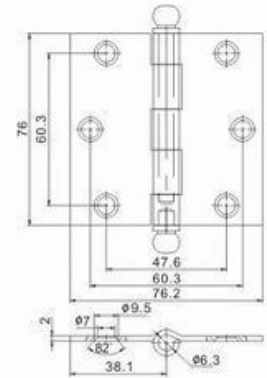

### Description

4"x3.5"x2.5mm-2BB,STUD	Satin Brass
------------------------	-------------

### Description

4"x3.5"x2.5mm-2BB,STUD	Pearl Nickel
------------------------	--------------

# Residential Steel Hinges Series —with ornamental tip

**RH05**

Description	
4"x3"x2.0mm-2RING	Satin Bright Brass
Other Dimension	
3.5"x3.5"x2.0mm	4"x3.5"x2.2mm
4"x4"x2.7mm	

**RH06**

Description	
3.5"x3.5"x2.2mm	Bright Chrome
Other Dimension	
3"x3"x2.0mm	4"x4"x2.2mm
4"x4"x2.5mm	

**RH07**

Description	
3"x3"x2.0mm	Antique Brass
Other Dimension	
3.5"x3.5"x2.2mm	4"x3.5"x2.2mm
4"x4"x2.5mm	4"x4"x2.7mm

**RH08**

Description	
3.5"x3.5"x2.2mm	Bright Brass
Other Dimension	
4"x3"x2.0mm	4"x3.5"x2.2mm
4"x4"x2.5mm	4"x4"x2.7mm