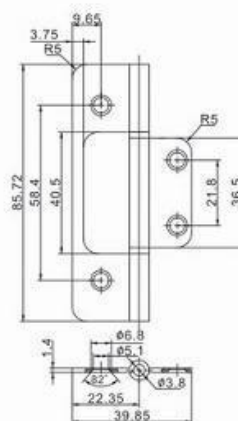

# Non-Mortised Steel Hinges Series

**FH01**

Description	
4"x3.5"x2.5mm-2BB	Satin Brass

**FH02**

Description	
96x83x2.5mm-2RING,STUD	Silver Lacquered

**FH03**

Description	
76.2x34.4x1.5mm	Light Brass
Other Dimension	
63.5x25.4x1.4mm	87.3x44.2x2.0mm
101.8x48.5x1.7mm	

**FH04**

Description	
85.7x22.4x1.4mm	Zinc Chromatic

### Description

4"x3.5"x2.5mm-2BB,STUD	Pearl Nickel
------------------------	--------------

**RH07**

Description	
3"x3"x2.0mm	Antique Brass
Other Dimension	
3.5"x3.5"x2.2mm	4"x3.5"x2.2mm
4"x4"x2.5mm	4"x4"x2.7mm

**RH08**

Description	
3.5"x3.5"x2.2mm	Bright Brass
Other Dimension	
4"x3"x2.0mm	4"x3.5"x2.2mm
4"x4"x2.5mm	4"x4"x2.7mm