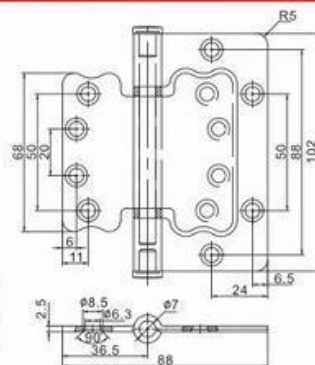

# Non-Mortised Steel Hinges Series

**FH01**

Description	
4"x3.5"x2.5mm-2BB	Satin Brass

**FH02**

Description	
96x83x2.5mm-2RING,STUD	Silver Lacquered

**FH03**

Description	
76.2x34.4x1.5mm	Light Brass
Other Dimension	
63.5x25.4x1.4mm	87.3x44.2x2.0mm
101.8x48.5x1.7mm	

**FH04**

Description	
85.7x22.4x1.4mm	Zinc Chromatic

### Description

4"x3.5"x2.5mm-2BB,STUD	Pearl Nickel
------------------------	--------------

**RH07**

Description	
3"x3"x2.0mm	Antique Brass
Other Dimension	
3.5"x3.5"x2.2mm	4"x3.5"x2.2mm
4"x4"x2.5mm	4"x4"x2.7mm

**RH08**

Description	
3.5"x3.5"x2.2mm	Bright Brass
Other Dimension	
4"x3"x2.0mm	4"x3.5"x2.2mm
4"x4"x2.5mm	4"x4"x2.7mm