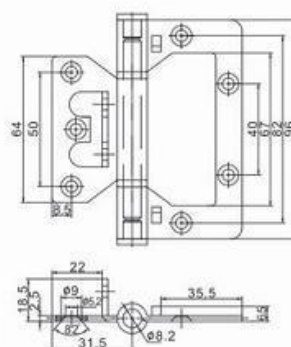

# Non-Mortised Steel Hinges Series

**FH01**

Description	
4"x3.5"x2.5mm-2BB	Satin Brass

**FH02**

Description	
96x83x2.5mm-2RING,STUD	Silver Lacquered

**FH03**

Description	
76.2x34.4x1.5mm	Light Brass
Other Dimension	
63.5x25.4x1.4mm	87.3x44.2x2.0mm
101.8x48.5x1.7mm	

**FH04**

Description	
85.7x22.4x1.4mm	Zinc Chromatic

### Description

4"x3.5"x2.5mm-2BB,STUD	Pearl Nickel
------------------------	--------------

**RH07**

Description	
3"x3"x2.0mm	Antique Brass
Other Dimension	
3.5"x3.5"x2.2mm	4"x3.5"x2.2mm
4"x4"x2.5mm	4"x4"x2.7mm

**RH08**

Description	
3.5"x3.5"x2.2mm	Bright Brass
Other Dimension	
4"x3"x2.0mm	4"x3.5"x2.2mm
4"x4"x2.5mm	4"x4"x2.7mm