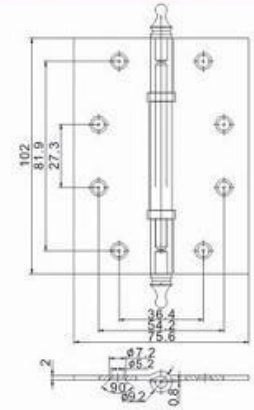

### Description

4"x3.5"x2.5mm-2BB,STUD	Satin Brass
------------------------	-------------

### Description

4"x3.5"x2.5mm-2BB,STUD	Pearl Nickel
------------------------	--------------

# Residential Steel Hinges Series —with ornamental tip

**RH05**

Description	
4"x3"x2.0mm-2RING	Satin Bright Brass
Other Dimension	
3.5"x3.5"x2.0mm	4"x3.5"x2.2mm
4"x4"x2.7mm	

**RH06**

Description	
3.5"x3.5"x2.2mm	Bright Chrome
Other Dimension	
3"x3"x2.0mm	4"x4"x2.2mm
4"x4"x2.5mm	

**RH07**

Description	
3"x3"x2.0mm	Antique Brass
Other Dimension	
3.5"x3.5"x2.2mm	4"x3.5"x2.2mm
4"x4"x2.5mm	4"x4"x2.7mm

**RH08**

Description	
3.5"x3.5"x2.2mm	Bright Brass
Other Dimension	
4"x3"x2.0mm	4"x3.5"x2.2mm
4"x4"x2.5mm	4"x4"x2.7mm