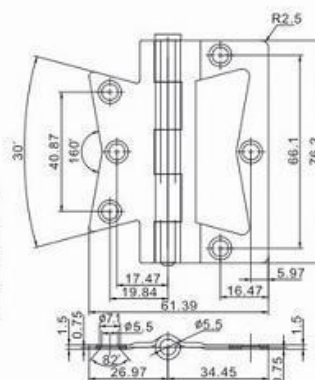

# Non-Mortised Steel Hinges Series

**FH01**

Description	
4"x3.5"x2.5mm-2BB	Satin Brass

**FH02**

Description	
96x83x2.5mm-2RING,STUD	Silver Lacquered

**FH03**

Description	
76.2x34.4x1.5mm	Light Brass
Other Dimension	
63.5x25.4x1.4mm	87.3x44.2x2.0mm
101.8x48.5x1.7mm	

**FH04**

Description	
85.7x22.4x1.4mm	Zinc Chromatic

### Description

4"x3.5"x2.5mm-2BB,STUD	Pearl Nickel
------------------------	--------------

**RH07**

Description	
3"x3"x2.0mm	Antique Brass
Other Dimension	
3.5"x3.5"x2.2mm	4"x3.5"x2.2mm
4"x4"x2.5mm	4"x4"x2.7mm

**RH08**

Description	
3.5"x3.5"x2.2mm	Bright Brass
Other Dimension	
4"x3"x2.0mm	4"x3.5"x2.2mm
4"x4"x2.5mm	4"x4"x2.7mm