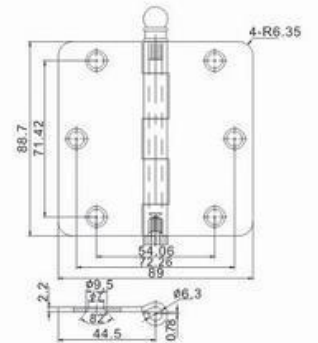

### Description

4"x3.5"x2.5mm-2BB,STUD	Satin Brass
------------------------	-------------

### Description

4"x3.5"x2.5mm-2BB,STUD	Pearl Nickel
------------------------	--------------

# Residential Steel Hinges Series —with ornamental tip

**RH05**

Description	
4"x3"x2.0mm-2RING	Satin Bright Brass
Other Dimension	
3.5"x3.5"x2.0mm	4"x3.5"x2.2mm
4"x4"x2.7mm	

**RH06**

Description	
3.5"x3.5"x2.2mm	Bright Chrome
Other Dimension	
3"x3"x2.0mm	4"x4"x2.2mm
4"x4"x2.5mm	

**RH07**

Description	
3"x3"x2.0mm	Antique Brass
Other Dimension	
3.5"x3.5"x2.2mm	4"x3.5"x2.2mm
4"x4"x2.5mm	4"x4"x2.7mm

**RH08**

Description	
3.5"x3.5"x2.2mm	Bright Brass
Other Dimension	
4"x3"x2.0mm	4"x3.5"x2.2mm
4"x4"x2.5mm	4"x4"x2.7mm