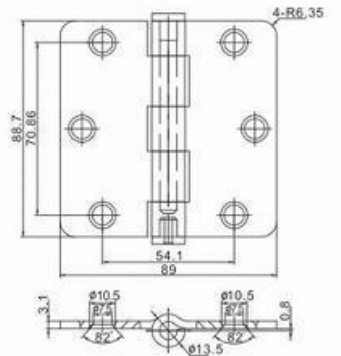

RH09

Description	
4"x3.5"x2.7mm-1BB	Pearl Nickel
Other Dimension	
4"x3"x2.7mm	4"x4"x2.7mm

RH10

Description	
4"x3.5"x2.7mm	Pearl Nickel
Other Dimension	
4"x3"x2.7mm	4"x4"x2.7mm

RH11

Description	
4"x3.5"x2.7mm-2BB	Satin Chrome
Other Dimension	
4"x3"x2.0mm	4"x4"x2.7mm
4"x3"x2.5mm	

RH15

Description	
3.5"x2-1/4"x0.08"	Satin Chrome
Other Dimension	
3"x2"x0.064"	3.5"x3.5"x0.104"
4"x2-7/8"x0.08"	4"x4"x0.104"
3"x2-5/16"x1.6mm	

RH16

Description	
4"x3"x2.0mm-2NYLON RING	Golden Lacquered
Other Dimension	
3"x2.5"x2.0mm	

Commercial Steel Hinges Series

CH01

Description	
3.5"x3.5"x3.1mm	Bright Chrome
Other Dimension	
4"x4"x3.3mm	4.5"x4"x3.4mm
4.5"x4.5"x3.4mm	5"x5"x3.7mm

CH02

Description	
4"x4"x3.3mm-2BB	Satin Chrome
Other Dimension	
3.5"x3.5"x3.1mm	4.5"x4"x3.4mm
4.5"x4.5"x3.4mm	

CH03

Description	
4.5"x4.5"x3.4mm-4BB,NRP	Dark Gray Lacquered
Other Dimension	
4"x4"x3.3mm	4.5"x4"x3.4mm

WH01-Weldable hinge

Description	
3"x3"x2.2mm	Plain Steel
Other Dimension	
2"x2"x2.1mm	2.5"x2.5"x2.2mm
3.5"x3.5"x3.1mm	4"x4"x3.3mm
4.5"x4.5"x3.4mm	5"x5"x3.7mm