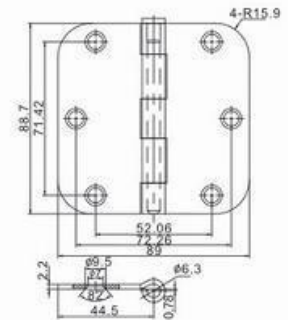

Residential Steel Hinges Series

RH01

Description	
3.5"x3.5"x2.2mm	Pearl Nickel
Other Dimension	
3"x3"x2.0mm	3"x3"x2.2mm
4"x4"x2.5mm	4"x4"x2.7mm

RH02

Description	
4"x4"x2.5mm-2BB	US3/4
Other Dimension	
4"x4"x2.2mm	3.5"x3.5"x2.2mm

RH03

Description	
3.5"x3.5"x2.2mm	White Lacquered
Other Dimension	
4"x4"x2.2mm	4"x4"x2.5mm

RH04

Description	
4"x4"x2.5mm-STUD	Antique Bronze, oiled
Other Dimension	
4"x4"x2.2mm	

Residential Steel Hinges Series

RH09

Description	
4"x3.5"x2.7mm-1BB	Pearl Nickel
Other Dimension	
4"x3"x2.7mm	4"x4"x2.7mm

RH10

Description	
4"x3.5"x2.7mm	Pearl Nickel
Other Dimension	
4"x3"x2.7mm	4"x4"x2.7mm

RH11

Description	
4"x3.5"x2.7mm-2BB	Satin Chrome
Other Dimension	
4"x3"x2.0mm	4"x4"x2.7mm
4"x3"x2.5mm	

RH15

Description	
3.5"x2-1/4"x0.08"	Satin Chrome
Other Dimension	
3"x2"x0.064"	3.5"x3.5"x0.104"
4"x2-7/8"x0.08"	4"x4"x0.104"
3"x2-5/16"x1.6mm	

RH16

Description	
4"x3"x2.0mm-2NYLON RING	Golden Lacquered
Other Dimension	
3"x2.5"x2.0mm	