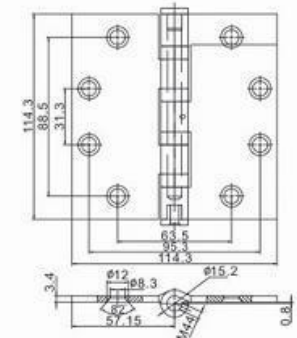

RH09

Description	
4"x3.5"x2.7mm-1BB	Pearl Nickel
Other Dimension	
4"x3"x2.7mm	4"x4"x2.7mm

RH10

Description	
4"x3.5"x2.7mm	Pearl Nickel
Other Dimension	
4"x3"x2.7mm	4"x4"x2.7mm

RH11

Description	
4"x3.5"x2.7mm-2BB	Satin Chrome
Other Dimension	
4"x3"x2.0mm	4"x4"x2.7mm
4"x3"x2.5mm	

RH15

Description	
3.5"x2-1/4"x0.08"	Satin Chrome
Other Dimension	
3"x2"x0.064"	3.5"x3.5"x0.104"
4"x2-7/8"x0.08"	4"x4"x0.104"
3"x2-5/16"x1.6mm	

RH16

Description	
4"x3"x2.0mm-2NYLON RING	Golden Lacquered
Other Dimension	
3"x2.5"x2.0mm	

Commercial Steel Hinges Series

CH01

Description	
3.5"x3.5"x3.1mm	Bright Chrome
Other Dimension	
4"x4"x3.3mm	4.5"x4"x3.4mm
4.5"x4.5"x3.4mm	5"x5"x3.7mm

CH02

Description	
4"x4"x3.3mm-2BB	Satin Chrome
Other Dimension	
3.5"x3.5"x3.1mm	4.5"x4"x3.4mm
4.5"x4.5"x3.4mm	

CH03

Description	
4.5"x4.5"x3.4mm-4BB,NRP	Dark Gray Lacquered
Other Dimension	
4"x4"x3.3mm	4.5"x4"x3.4mm

WH01-Weldable hinge

Description	
3"x3"x2.2mm	Plain Steel
Other Dimension	
2"x2"x2.1mm	2.5"x2.5"x2.2mm
3.5"x3.5"x3.1mm	4"x4"x3.3mm
4.5"x4.5"x3.4mm	5"x5"x3.7mm