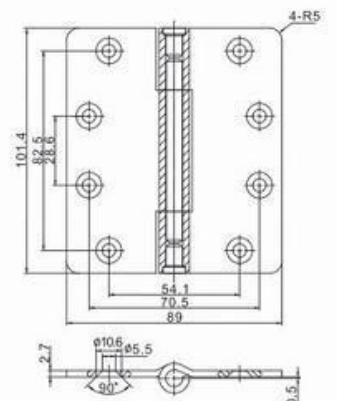

Residential Steel Hinges Series

RH01

Description	
3.5"x3.5"x2.2mm	Pearl Nickel
Other Dimension	
3"x3"x2.0mm	3"x3"x2.2mm
4"x4"x2.5mm	4"x4"x2.7mm

RH02

Description	
4"x4"x2.5mm-2BB	US3/4
Other Dimension	
4"x4"x2.2mm	3.5"x3.5"x2.2mm

RH03

Description	
3.5"x3.5"x2.2mm	White Lacquered
Other Dimension	
4"x4"x2.2mm	4"x4"x2.5mm

RH04

Description	
4"x4"x2.5mm-STUD	Antique Bronze, oiled
Other Dimension	
4"x4"x2.2mm	

Residential Steel Hinges Series

RH09

Description	
4"x3.5"x2.7mm-1BB	Pearl Nickel
Other Dimension	
4"x3"x2.7mm	4"x4"x2.7mm

RH10

Description	
4"x3.5"x2.7mm	Pearl Nickel
Other Dimension	
4"x3"x2.7mm	4"x4"x2.7mm

RH11

Description	
4"x3.5"x2.7mm-2BB	Satin Chrome
Other Dimension	
4"x3"x2.0mm	4"x4"x2.7mm
4"x3"x2.5mm	

RH15

Description	
3.5"x2-1/4"x0.08"	Satin Chrome
Other Dimension	
3"x2"x0.064"	3.5"x3.5"x0.104"
4"x2-7/8"x0.08"	4"x4"x0.104"
3"x2-5/16"x1.6mm	

RH16

Description	
4"x3"x2.0mm-2NYLON RING	Golden Lacquered
Other Dimension	
3"x2.5"x2.0mm	