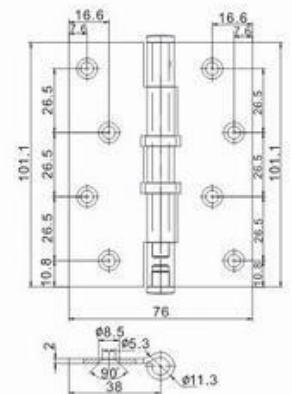

RH09

Description	
4"x3.5"x2.7mm-1BB	Pearl Nickel
Other Dimension	
4"x3"x2.7mm	4"x4"x2.7mm

RH10

Description	
4"x3.5"x2.7mm	Pearl Nickel
Other Dimension	
4"x3"x2.7mm	4"x4"x2.7mm

RH11

Description	
4"x3.5"x2.7mm-2BB	Satin Chrome
Other Dimension	
4"x3"x2.0mm	4"x4"x2.7mm
4"x3"x2.5mm	

RH12

Description	
4"x4"x2.7mm-4BB	Golden Lacquered

Residential Steel Hinges Series

RH13

Description	
3"x2.5"x2.2mm	Golden Lacquered

RH14

Description	
3.5"x3.5"x2.5mm-2BB	Satin Chrome
Other Dimension	
4"x4"x2.5mm	

RH15

Description	
3.5"x2-1/4"x0.08"	Satin Chrome
Other Dimension	
3"x2"x0.064"	3.5"x3.5"x0.104"
4"x2-7/8"x0.08"	4"x4"x0.104"
3"x2-5/16"x1.6mm	

RH16

Description	
4"x3"x2.0mm-2NYLON RING	Golden Lacquered
Other Dimension	
3"x2.5"x2.0mm	

Commercial Steel Hinges Series

CH01

Description	
3.5"x3.5"x3.1mm	Bright Chrome
Other Dimension	
4"x4"x3.3mm	4.5"x4"x3.4mm
4.5"x4.5"x3.4mm	5"x5"x3.7mm

CH02

Description	
4"x4"x3.3mm-2BB	Satin Chrome
Other Dimension	
3.5"x3.5"x3.1mm	4.5"x4"x3.4mm
4.5"x4.5"x3.4mm	