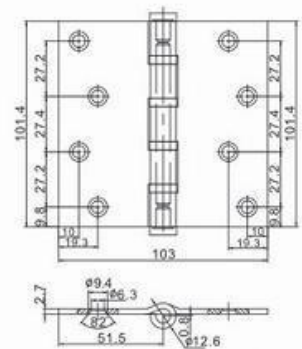

Description	
4"x4"x2.7mm-4BB	Golden Lacquered