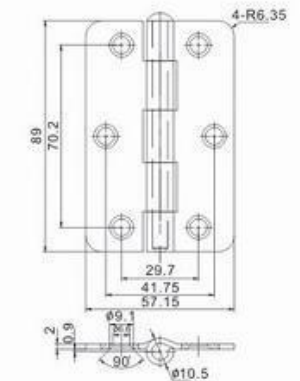

RH09

Description	
4"x3.5"x2.7mm-1BB	Pearl Nickel
Other Dimension	
4"x3"x2.7mm	4"x4"x2.7mm

RH10

Description	
4"x3.5"x2.7mm	Pearl Nickel
Other Dimension	
4"x3"x2.7mm	4"x4"x2.7mm

RH11

Description	
4"x3.5"x2.7mm-2BB	Satin Chrome
Other Dimension	
4"x3"x2.0mm	4"x4"x2.7mm
4"x3"x2.5mm	

RH12

Description	
4"x4"x2.7mm-4BB	Golden Lacquered

Residential Steel Hinges Series

RH13

Description	
3"x2.5"x2.2mm	Golden Lacquered

RH14

Description	
3.5"x3.5"x2.5mm-2BB	Satin Chrome
Other Dimension	
4"x4"x2.5mm	

RH15

Description	
3.5"x2-1/4"x0.08"	Satin Chrome
Other Dimension	
3"x2"x0.064"	3.5"x3.5"x0.104"
4"x2-7/8"x0.08"	4"x4"x0.104"
3"x2-5/16"x1.6mm	

RH16

Description	
4"x3"x2.0mm-2NYLON RING	Golden Lacquered
Other Dimension	
3"x2.5"x2.0mm	

Commercial Steel Hinges Series

CH01

Description	
3.5"x3.5"x3.1mm	Bright Chrome
Other Dimension	
4"x4"x3.3mm	4.5"x4"x3.4mm
4.5"x4.5"x3.4mm	5"x5"x3.7mm

CH02

Description	
4"x4"x3.3mm-2BB	Satin Chrome
Other Dimension	
3.5"x3.5"x3.1mm	4.5"x4"x3.4mm
4.5"x4.5"x3.4mm	