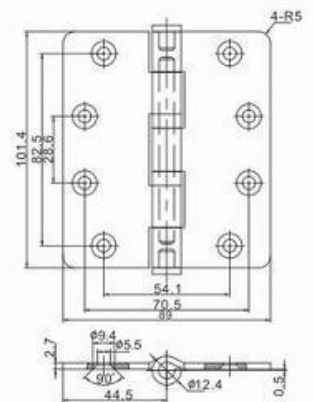

RH09

Description	
4"x3.5"x2.7mm-1BB	Pearl Nickel
Other Dimension	
4"x3"x2.7mm	4"x4"x2.7mm

RH10

Description	
4"x3.5"x2.7mm	Pearl Nickel
Other Dimension	
4"x3"x2.7mm	4"x4"x2.7mm

RH11

Description	
4"x3.5"x2.7mm-2BB	Satin Chrome
Other Dimension	
4"x3"x2.0mm	4"x4"x2.7mm
4"x3"x2.5mm	

RH12

Description	
4"x4"x2.7mm-4BB	Golden Lacquered

Residential Steel Hinges Series

RH13

Description	
3"x2.5"x2.2mm	Golden Lacquered

RH14

Description	
3.5"x3.5"x2.5mm-2BB	Satin Chrome
Other Dimension	
4"x4"x2.5mm	

RH15

Description	
3.5"x2-1/4"x0.08"	Satin Chrome
Other Dimension	
3"x2"x0.064"	3.5"x3.5"x0.104"
4"x2-7/8"x0.08"	4"x4"x0.104"
3"x2-5/16"x1.6mm	

RH16

Description	
4"x3"x2.0mm-2NYLON RING	Golden Lacquered
Other Dimension	
3"x2.5"x2.0mm	

CH03

Description	
4.5"x4.5"x3.4mm-4BB,NRP	Dark Gray Lacquered
Other Dimension	
4"x4"x3.3mm	4.5"x4"x3.4mm

WH01-Weldable hinge

Description	
3"x3"x2.2mm	Plain Steel
Other Dimension	
2"x2"x2.1mm	2.5"x2.5"x2.2mm
3.5"x3.5"x3.1mm	4"x4"x3.3mm
4.5"x4.5"x3.4mm	5"x5"x3.7mm