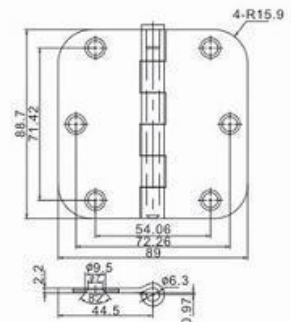

Residential Steel Hinges Series

RH01

Description	
3.5"x3.5"x2.2mm	Pearl Nickel
Other Dimension	
3"x3"x2.0mm	3"x3"x2.2mm
4"x4"x2.5mm	4"x4"x2.7mm

RH02

Description	
4"x4"x2.5mm-2BB	US3/4
Other Dimension	
4"x4"x2.2mm	3.5"x3.5"x2.2mm

RH03

Description	
3.5"x3.5"x2.2mm	White Lacquered
Other Dimension	
4"x4"x2.2mm	4"x4"x2.5mm

RH04

Description	
4"x4"x2.5mm-STUD	Antique Bronze, oiled
Other Dimension	
4"x4"x2.2mm	

Residential Steel Hinges Series

RH09

Description	
4"x3.5"x2.7mm-1BB	Pearl Nickel
Other Dimension	
4"x3"x2.7mm	4"x4"x2.7mm

RH10

Description	
4"x3.5"x2.7mm	Pearl Nickel
Other Dimension	
4"x3"x2.7mm	4"x4"x2.7mm

RH11

Description	
4"x3.5"x2.7mm-2BB	Satin Chrome
Other Dimension	
4"x3"x2.0mm	4"x4"x2.7mm
4"x3"x2.5mm	

RH15

Description	
3.5"x2-1/4"x0.08"	Satin Chrome
Other Dimension	
3"x2"x0.064"	3.5"x3.5"x0.104"
4"x2-7/8"x0.08"	4"x4"x0.104"
3"x2-5/16"x1.6mm	

RH16

Description	
4"x3"x2.0mm-2NYLON RING	Golden Lacquered
Other Dimension	
3"x2.5"x2.0mm	