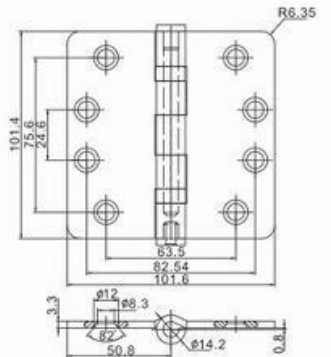

RH09

Description	
4"x3.5"x2.7mm-1BB	Pearl Nickel
Other Dimension	
4"x3"x2.7mm	4"x4"x2.7mm

RH10

Description	
4"x3.5"x2.7mm	Pearl Nickel
Other Dimension	
4"x3"x2.7mm	4"x4"x2.7mm

RH11

Description	
4"x3.5"x2.7mm-2BB	Satin Chrome
Other Dimension	
4"x3"x2.0mm	4"x4"x2.7mm
4"x3"x2.5mm	

RH15

Description	
3.5"x2-1/4"x0.08"	Satin Chrome
Other Dimension	
3"x2"x0.064"	3.5"x3.5"x0.104"
4"x2-7/8"x0.08"	4"x4"x0.104"
3"x2-5/16"x1.6mm	

RH16

Description	
4"x3"x2.0mm-2NYLON RING	Golden Lacquered
Other Dimension	
3"x2.5"x2.0mm	

Commercial Steel Hinges Series

CH01

Description	
3.5"x3.5"x3.1mm	Bright Chrome
Other Dimension	
4"x4"x3.3mm	4.5"x4"x3.4mm
4.5"x4.5"x3.4mm	5"x5"x3.7mm

CH02

Description	
4"x4"x3.3mm-2BB	Satin Chrome
Other Dimension	
3.5"x3.5"x3.1mm	4.5"x4"x3.4mm
4.5"x4.5"x3.4mm	

CH03

Description	
4.5"x4.5"x3.4mm-4BB,NRP	Dark Gray Lacquered
Other Dimension	
4"x4"x3.3mm	4.5"x4"x3.4mm

WH01-Weldable hinge

Description	
3"x3"x2.2mm	Plain Steel
Other Dimension	
2"x2"x2.1mm	2.5"x2.5"x2.2mm
3.5"x3.5"x3.1mm	4"x4"x3.3mm
4.5"x4.5"x3.4mm	5"x5"x3.7mm