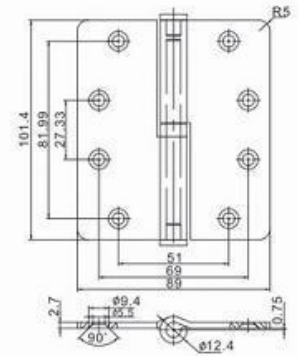

Residential Steel Hinges Series

RH01

Description	
3.5"x3.5"x2.2mm	Pearl Nickel
Other Dimension	
3"x3"x2.0mm	3"x3"x2.2mm
4"x4"x2.5mm	4"x4"x2.7mm

RH02

Description	
4"x4"x2.5mm-2BB	US3/4
Other Dimension	
4"x4"x2.2mm	3.5"x3.5"x2.2mm

RH03

Description	
3.5"x3.5"x2.2mm	White Lacquered
Other Dimension	
4"x4"x2.2mm	4"x4"x2.5mm

RH04

Description	
4"x4"x2.5mm-STUD	Antique Bronze, oiled
Other Dimension	
4"x4"x2.2mm	

Residential Steel Hinges Series

RH09

Description	
4"x3.5"x2.7mm-1BB	Pearl Nickel
Other Dimension	
4"x3"x2.7mm	4"x4"x2.7mm

RH10

Description	
4"x3.5"x2.7mm	Pearl Nickel
Other Dimension	
4"x3"x2.7mm	4"x4"x2.7mm

RH11

Description	
4"x3.5"x2.7mm-2BB	Satin Chrome
Other Dimension	
4"x3"x2.0mm	4"x4"x2.7mm
4"x3"x2.5mm	

RH15

Description	
3.5"x2-1/4"x0.08"	Satin Chrome
Other Dimension	
3"x2"x0.064"	3.5"x3.5"x0.104"
4"x2-7/8"x0.08"	4"x4"x0.104"
3"x2-5/16"x1.6mm	

RH16

Description	
4"x3"x2.0mm-2NYLON RING	Golden Lacquered
Other Dimension	
3"x2.5"x2.0mm	