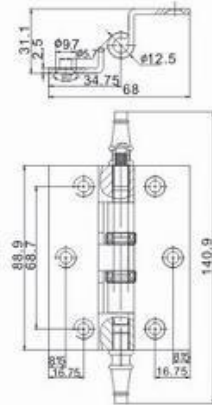

RH09

Description	
4"x3.5"x2.7mm-1BB	Pearl Nickel
Other Dimension	
4"x3"x2.7mm	4"x4"x2.7mm

RH10

Description	
4"x3.5"x2.7mm	Pearl Nickel
Other Dimension	
4"x3"x2.7mm	4"x4"x2.7mm

RH11

Description	
4"x3.5"x2.7mm-2BB	Satin Chrome
Other Dimension	
4"x3"x2.0mm	4"x4"x2.7mm
4"x3"x2.5mm	

RH12

Description	
4"x4"x2.7mm-4BB	Golden Lacquered

Residential Steel Hinges Series

RH13

Description	
3"x2.5"x2.2mm	Golden Lacquered

RH14

Description	
3.5"x3.5"x2.5mm-2BB	Satin Chrome
Other Dimension	
4"x4"x2.5mm	

RH15

Description	
3.5"x2-1/4"x0.08"	Satin Chrome
Other Dimension	
3"x2"x0.064"	3.5"x3.5"x0.104"
4"x2-7/8"x0.08"	4"x4"x0.104"
3"x2-5/16"x1.6mm	

RH16

Description	
4"x3"x2.0mm-2NYLON RING	Golden Lacquered
Other Dimension	
3"x2.5"x2.0mm	

Commercial Steel Hinges Series

CH01

Description	
3.5"x3.5"x3.1mm	Bright Chrome
Other Dimension	
4"x4"x3.3mm	4.5"x4"x3.4mm
4.5"x4.5"x3.4mm	5"x5"x3.7mm

CH02

Description	
4"x4"x3.3mm-2BB	Satin Chrome
Other Dimension	
3.5"x3.5"x3.1mm	4.5"x4"x3.4mm
4.5"x4.5"x3.4mm	