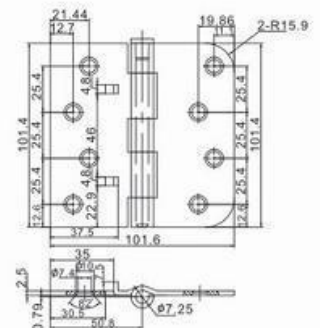

Residential Steel Hinges Series

RH01

Description	
3.5"x3.5"x2.2mm	Pearl Nickel
Other Dimension	
3"x3"x2.0mm	3"x3"x2.2mm
4"x4"x2.5mm	4"x4"x2.7mm

RH02

Description	
4"x4"x2.5mm-2BB	US3/4
Other Dimension	
4"x4"x2.2mm	3.5"x3.5"x2.2mm

RH03

Description	
3.5"x3.5"x2.2mm	White Lacquered
Other Dimension	
4"x4"x2.2mm	4"x4"x2.5mm

RH04

Description	
4"x4"x2.5mm-STUD	Antique Bronze, oiled
Other Dimension	
4"x4"x2.2mm	

Residential Steel Hinges Series

RH09

Description	
4"x3.5"x2.7mm-1BB	Pearl Nickel
Other Dimension	
4"x3"x2.7mm	4"x4"x2.7mm

RH10

Description	
4"x3.5"x2.7mm	Pearl Nickel
Other Dimension	
4"x3"x2.7mm	4"x4"x2.7mm

RH11

Description	
4"x3.5"x2.7mm-2BB	Satin Chrome
Other Dimension	
4"x3"x2.0mm	4"x4"x2.7mm
4"x3"x2.5mm	

RH15

Description	
3.5"x2-1/4"x0.08"	Satin Chrome
Other Dimension	
3"x2"x0.064"	3.5"x3.5"x0.104"
4"x2-7/8"x0.08"	4"x4"x0.104"
3"x2-5/16"x1.6mm	

RH16

Description	
4"x3"x2.0mm-2NYLON RING	Golden Lacquered
Other Dimension	
3"x2.5"x2.0mm	