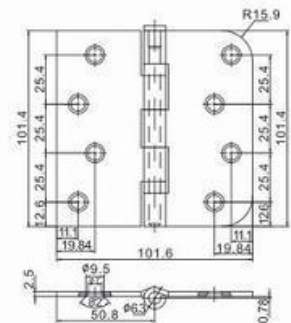

Residential Steel Hinges Series

RH01

Description	
3.5"x3.5"x2.2mm	Pearl Nickel
Other Dimension	
3"x3"x2.0mm	3"x3"x2.2mm
4"x4"x2.5mm	4"x4"x2.7mm

RH02

Description	
4"x4"x2.5mm-2BB	US3/4
Other Dimension	
4"x4"x2.2mm	3.5"x3.5"x2.2mm

RH03

Description	
3.5"x3.5"x2.2mm	White Lacquered
Other Dimension	
4"x4"x2.2mm	4"x4"x2.5mm

RH04

Description	
4"x4"x2.5mm-STUD	Antique Bronze, oiled
Other Dimension	
4"x4"x2.2mm	

Residential Steel Hinges Series

RH09

Description	
4"x3.5"x2.7mm-1BB	Pearl Nickel
Other Dimension	
4"x3"x2.7mm	4"x4"x2.7mm

RH10

Description	
4"x3.5"x2.7mm	Pearl Nickel
Other Dimension	
4"x3"x2.7mm	4"x4"x2.7mm

RH11

Description	
4"x3.5"x2.7mm-2BB	Satin Chrome
Other Dimension	
4"x3"x2.0mm	4"x4"x2.7mm
4"x3"x2.5mm	

RH15

Description	
3.5"x2-1/4"x0.08"	Satin Chrome
Other Dimension	
3"x2"x0.064"	3.5"x3.5"x0.104"
4"x2-7/8"x0.08"	4"x4"x0.104"
3"x2-5/16"x1.6mm	

RH16

Description	
4"x3"x2.0mm-2NYLON RING	Golden Lacquered
Other Dimension	
3"x2.5"x2.0mm	