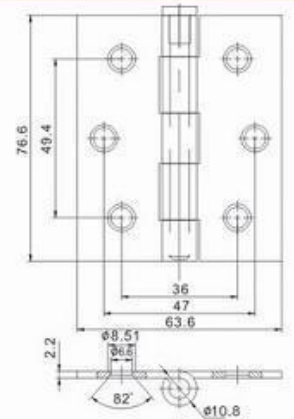

RH09

Description	
4"x3.5"x2.7mm-1BB	Pearl Nickel
Other Dimension	
4"x3"x2.7mm	4"x4"x2.7mm

RH10

Description	
4"x3.5"x2.7mm	Pearl Nickel
Other Dimension	
4"x3"x2.7mm	4"x4"x2.7mm

RH11

Description	
4"x3.5"x2.7mm-2BB	Satin Chrome
Other Dimension	
4"x3"x2.0mm	4"x4"x2.7mm
4"x3"x2.5mm	

RH12

Description	
4"x4"x2.7mm-4BB	Golden Lacquered

Residential Steel Hinges Series

RH13

Description	
3"x2.5"x2.2mm	Golden Lacquered

RH14

Description	
3.5"x3.5"x2.5mm-2BB	Satin Chrome
Other Dimension	
4"x4"x2.5mm	

RH15

Description	
3.5"x2-1/4"x0.08"	Satin Chrome
Other Dimension	
3"x2"x0.064"	3.5"x3.5"x0.104"
4"x2-7/8"x0.08"	4"x4"x0.104"
3"x2-5/16"x1.6mm	

RH16

Description	
4"x3"x2.0mm-2NYLON RING	Golden Lacquered
Other Dimension	
3"x2.5"x2.0mm	

Commercial Steel Hinges Series

CH01

Description	
3.5"x3.5"x3.1mm	Bright Chrome
Other Dimension	
4"x4"x3.3mm	4.5"x4"x3.4mm
4.5"x4.5"x3.4mm	5"x5"x3.7mm

CH02

Description	
4"x4"x3.3mm-2BB	Satin Chrome
Other Dimension	
3.5"x3.5"x3.1mm	4.5"x4"x3.4mm
4.5"x4.5"x3.4mm	